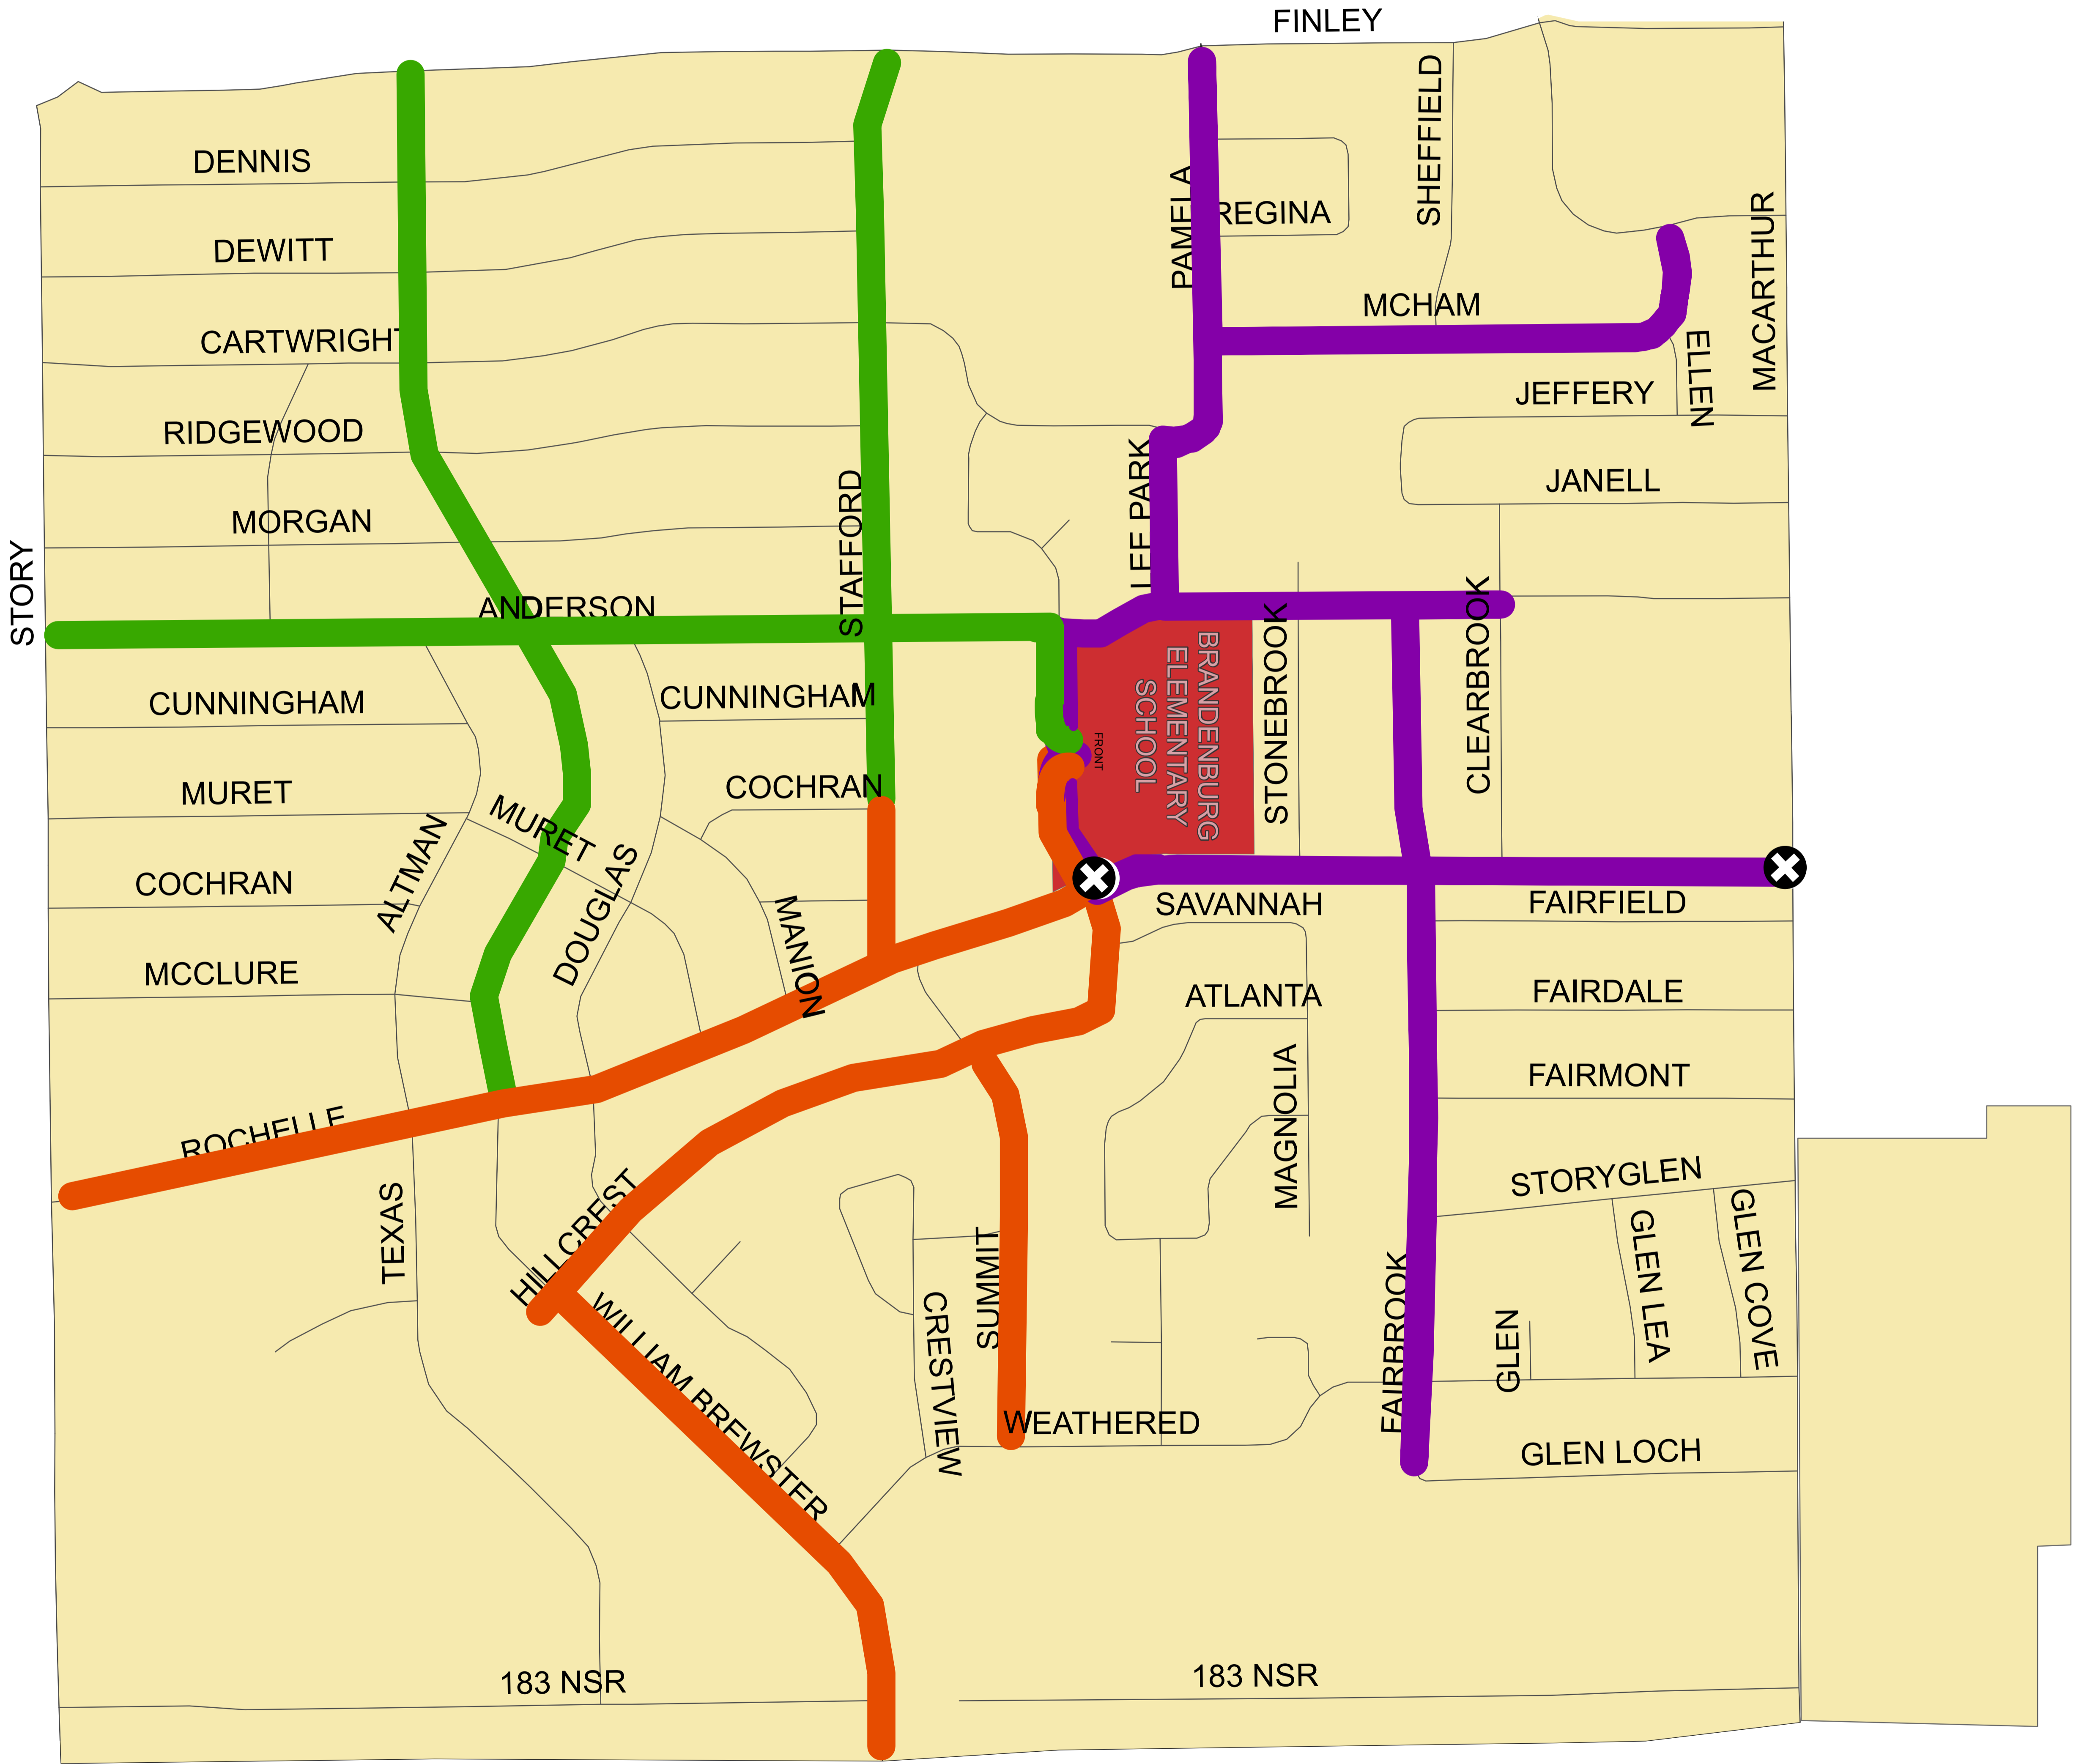

# City of Irving

## Brandenburg Elementary School

**Legend**

- Brandenburg Elementary School
- X
School Crossing Guard
- Walking Routes