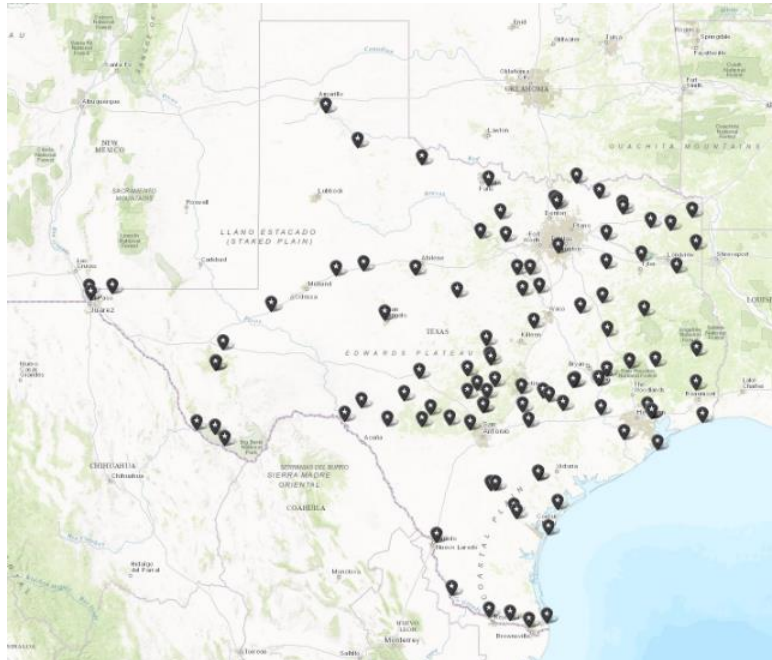

Grow Wild... Naturally!

A Guide to Parks:
City, State, and National
(in Texas)

Where to Go

From near to far:

- ✓ Your own backyard or green space
- ✓ Irving city parks throughout the city (43 to choose from)
<http://cityofirving.org/DocumentCenter/View/1967>
see pages 3-4 for list of parks
- ✓ Texas state parks (92 to choose from)
<http://tpwd.texas.gov/state-parks/state-parks-map.phtml>

- ✓ National Parks (2 in Texas, but many national seashores, monuments, preserves, etc. as well) <https://www.npca.org/regions/texas#parks>

A-H

Alibates Flint Quarries National Monument ›

Amistad National Recreation Area ›

Big Bend National Park ›

Big Thicket National Preserve ›

Chamizal National Memorial ›

Chickasaw National Recreation Area ›

El Camino Real de los Tejas National Historic Trail ›

El Camino Real de Tierra Adentro National Historic Trail ›

Parks South of Airport Freeway (continued)

Shady Grove Trail	719 Vilbig	J. Haley, Schulze, Townley
Southwest Park	2800 W. Shady Grove	Brown, Elliott, Stipes
Towne Lake Park	800 Esters	Barton, Davis
Trinity View Park (River Bottoms)	2221 E. State Hwy 356	Gilbert, Schulze
West Park	530 Davis Drive	Davis, Barton
Wyche Park	2850 W. Pioneer Drive	Barton