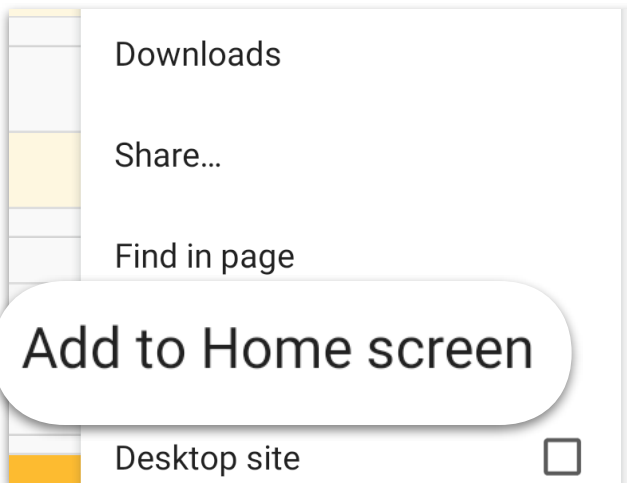

## Saving Parent Portal to Your Phone android

Follow the steps below to save the SMART tag Parent Portal to the Homescreen of your **Android Phone**.

- 1 In the chrome web browser , go to the Parent Portal Login Screen at [parent.smart-tag.net](https://parent.smart-tag.net).
- 2 Click the  icon on the top right of your screen to open the options menu.

- 3 In the options menu, click 'Add to Home Screen'.

- 4 The 'Parent App' should now be included as a clickable icon on your Android Phone's Home Screen.