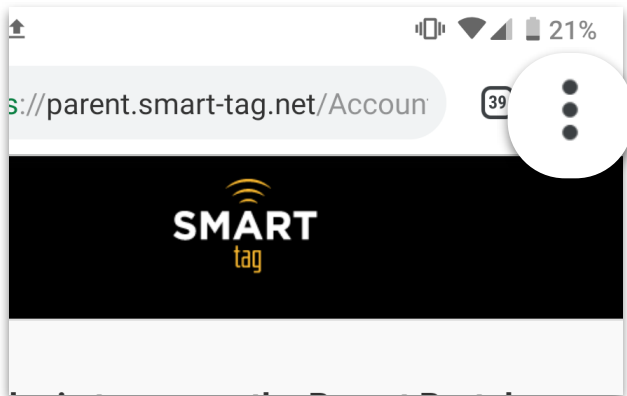

## Saving Parent Portal to Your Phone android

Follow the steps below to save the SMART tag Parent Portal to the Homescreen of your **Android Phone**.

- 1 In the chrome web browser , go to the Parent Portal Login Screen at [parent.smart-tag.net](https://parent.smart-tag.net).
- 2 Click the  icon on the top right of your screen to open the options menu.

- 3 In the options menu, click 'Add to Home Screen'.

- 4 The 'Parent App' should now be included as a clickable icon on your Android Phone's Home Screen.