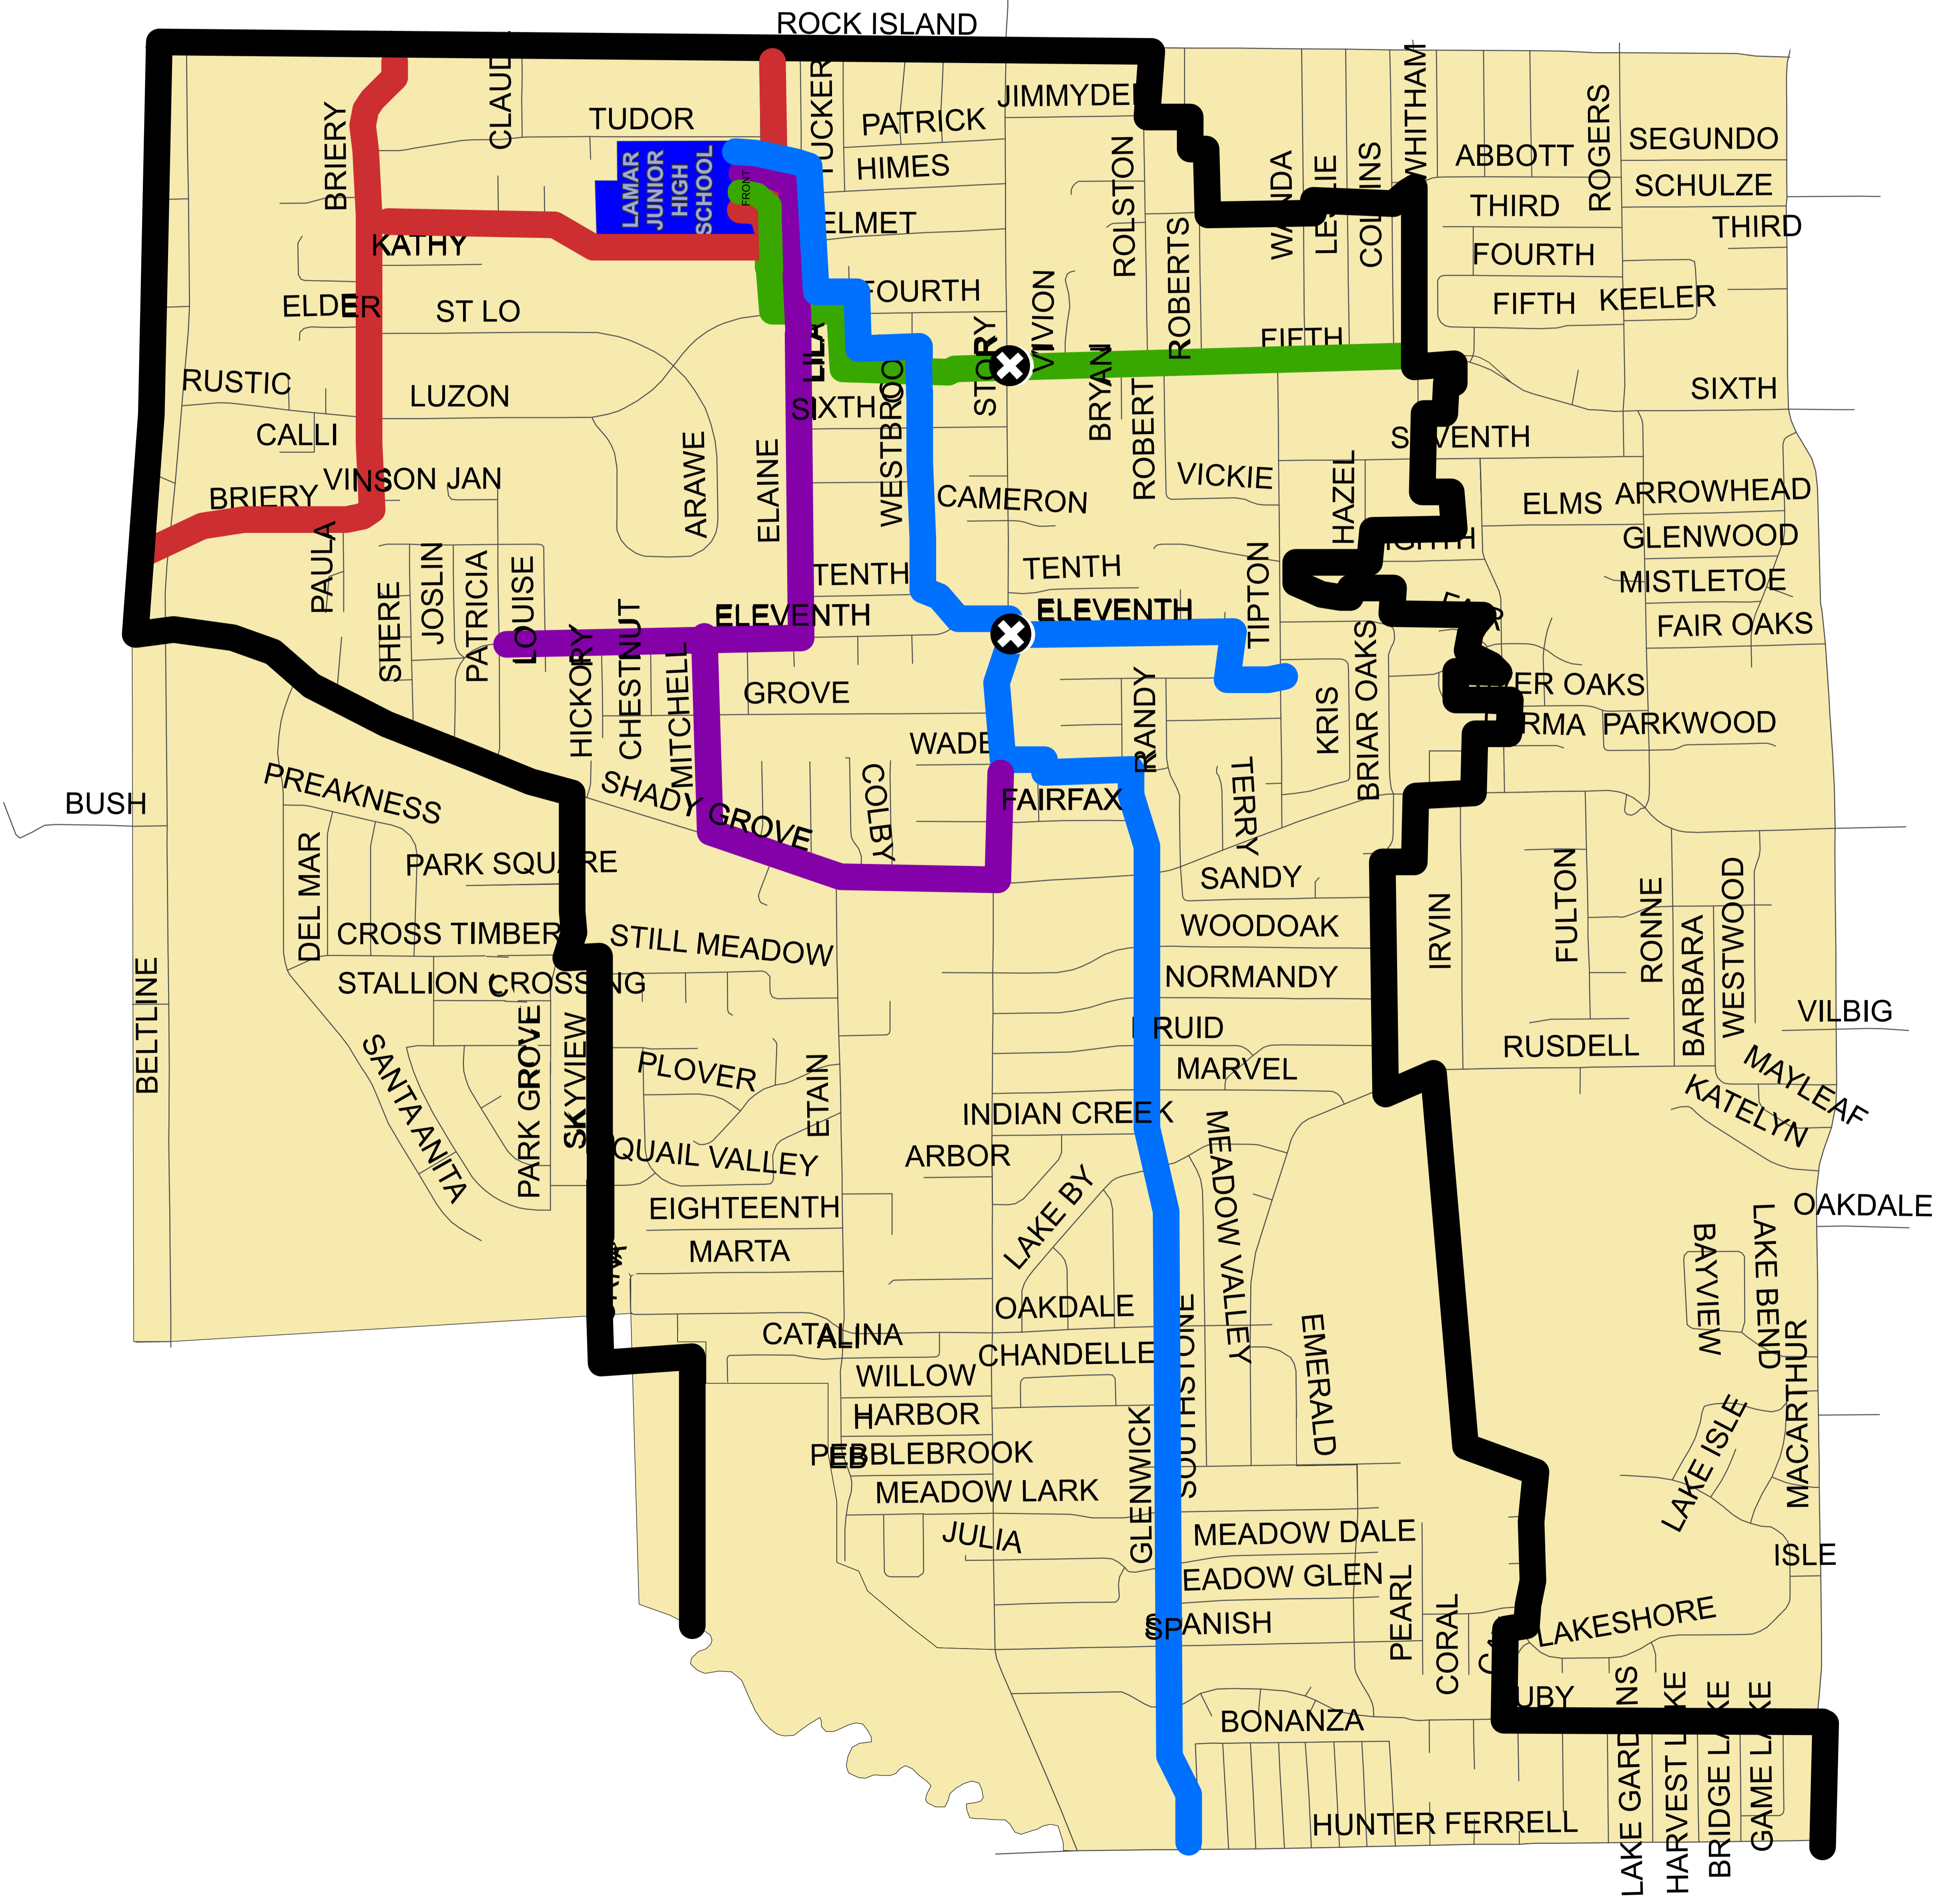

City of Irving

Lamar Junior High School

Extends further South beyond city limits.

Legend

- Lamar Junior High School
- X School Crossing Guard
- Lamar School Boundary
- Walking Routes